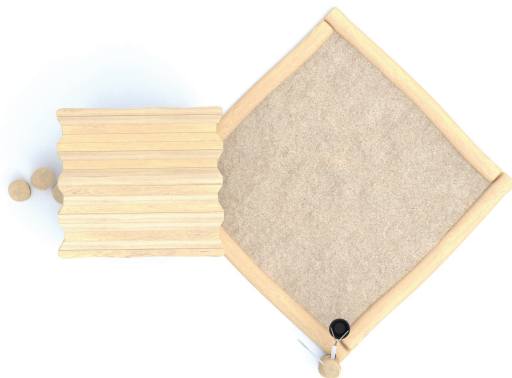

SOCIALIZING

SAND PLAY

SENSORIAL INTEGRATION

INFORMATION ABOUT THE PRODUCT

Dimensions	ca.490 x 360 cm
Safety zone	ca.790 x 660 cm
Overall height	ca.350cm
Free fall height	ca.60cm
Amount of users	13 persons
Product complies with EN 1176-1:2017-12	YES
Availability of spare parts	YES
Age range	1-8
<small>According to EN 1176-1:2017-12 norm, the product requires applying a safety surface according to the product's free fall height.</small>	

Visualisation is for reference only, actual appearance may vary.

MATERIALS:

<p>NATURAL ROBINIA WOOD</p>	<p>PLATES OF THE WALLS MADE OF GREY TRIPLE LAYERED 15 MM HDPE POLYETHYLENE</p>
