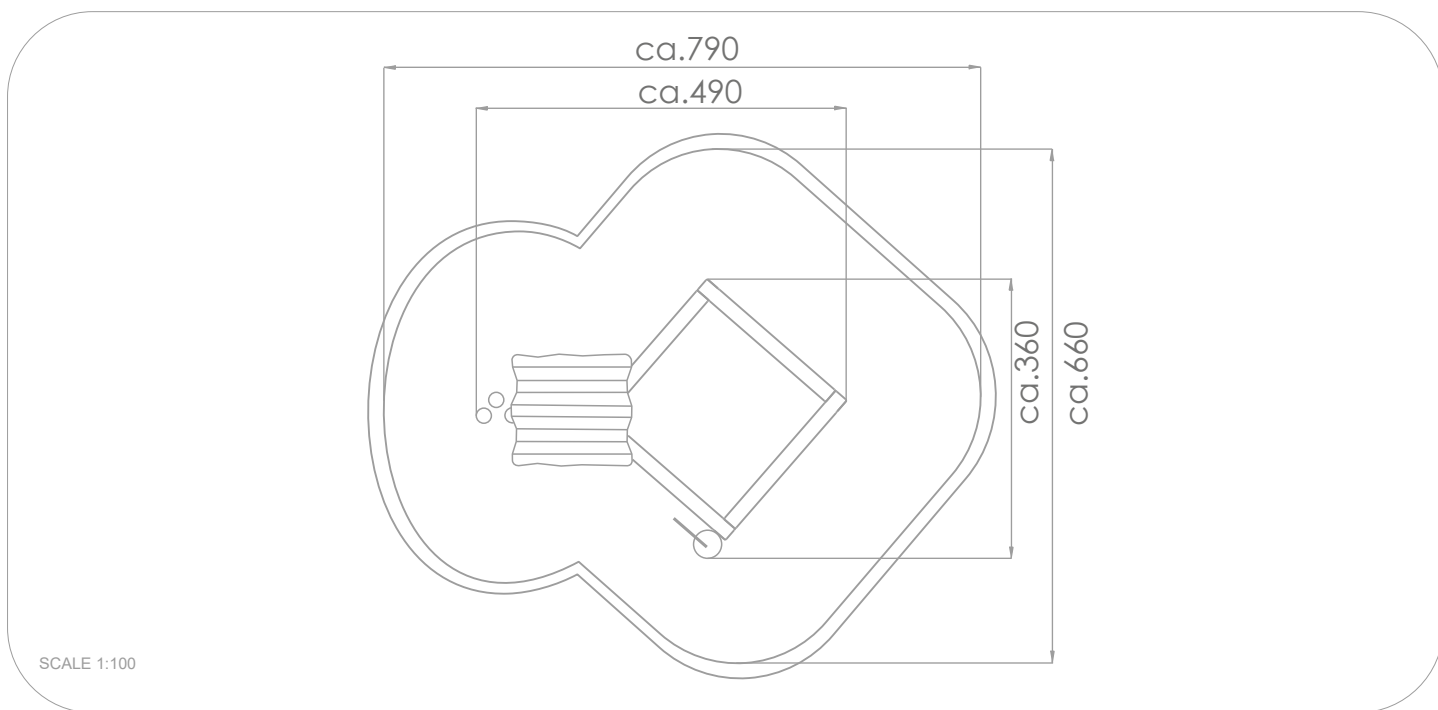

SOCIALIZING

SAND PLAY

SENSORIAL INTEGRATION

INFORMATION ABOUT THE PRODUCT

Dimensions	ca.490 x 360 cm
Safety zone	ca.790 x 660 cm
Overall height	ca.350cm
Free fall height	ca.60cm
Amount of users	13 persons
Product complies with EN 1176-1:2017-12	YES
Availability of spare parts	YES
Age range	1-8
<small>According to EN 1176-1:2017-12 norm, the product requires applying a safety surface according to the product's free fall height.</small>	

Visualisation is for reference only, actual appearance may vary.

MATERIALS:

<p>NATURAL ROBINIA WOOD</p>	<p>PLATES OF THE WALLS MADE OF GREY TRIPLE LAYERED 15 MM HDPE POLYETHYLENE</p>
